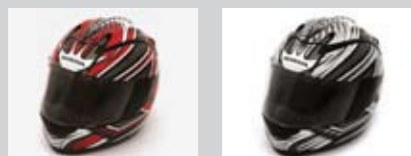

Casco Kabuki

Rojo
08H26-TRK-RXS: XS
08H26-TRK-RTS: S
08H26-TRK-RTMMH: M
08H26-TRK-RTL: L
08H26-TRK-RXLMH: XL

Negro
08H26-TRK-NXS: XS
08H26-TRK-NTS: S
08H26-TRK-NTM: M
08H26-TRK-NTL: L
08H26-TRK-NXLMH: XL